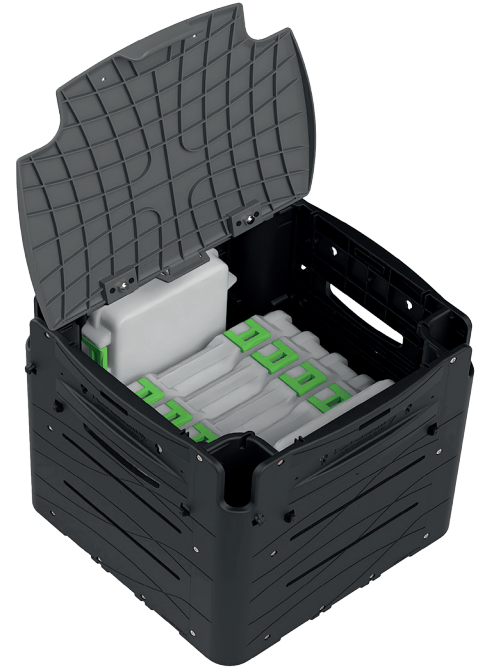

## RAILBLAZA GEAR CRATE

Maximize your adventures with the RAILBLAZA tackle storage box. Benefit from innovation and durability, whether you are exploring calm waters or tackling challenging currents.

- The outstanding features and flexibility of this box include, for example Recesses on the outside of the corners for storing your fishing rods, rod tubes or landing nets.
- Regardless of the size of your fishing arsenal, you are not hindered by equipment restrictions, as you can customize the box with RAILBLAZA accessories such as TracLoader, StarPorts or MiniPorts with star mounts, or with mounting rails, e.g. two on each side or one on the lid.
- These star mounts or rails allow you to attach a variety of important fishing accessories such as a practical drinks holder, an action camera, lighting, a spooling station and much more to the box, which can be removed.
- With this box, transitions from land to water are easy, or the transportation of equipment to the kayak, fishing boat or inflatable boat is effortless.
- Enjoy the journey with this RAILBLAZA Gear Crate, a great companion for outdoor adventures.

	Dimensions	Order no.
Gear Crate	330x330x330	91 5308

### Robust box for every adventure

- 4 recesses for storing rods for rods, landing nets, etc.
- Space for up to 8 tackle boxes
- Mounting option for rail systems
- Can be extended with Railblaza accessories by fitting several attachment points
- Recessed handles
- Non-slip rubber feet
- Stainless steel mounting parts
- Made from recycled material
- Low weight of 2.75 kg
- Dimensions: 330x330x330 mm
- Box dimensions before assembly: 375x350x165 mm