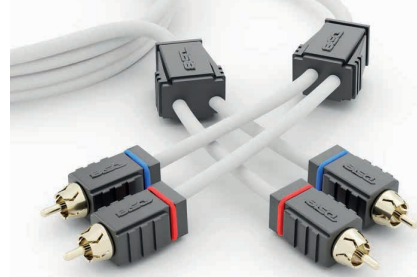

MOFCR RCA

RRP 21,90 €

Length: 7.6m

Order no. **59 9146**

MOFCR RCA

RETAIL PRICE 16,90 €

Length: 3.6m

Order no. **59 9147**

RCA SPLITTER CABLE

DS18s MOFCR-1F2M & 2F1M provides reliable protection for your signal in demanding environments. With UV and corrosion resistant cable and thick PVC shielding, it ensures optimum signal transmission, long-lasting performance and superior sound quality. The tinned OFC construction minimises voltage loss and interference, while the screw connection ensures a secure connection. Available in 1F2M and 2F1M configurations, it is the ideal solution for the precise splitting and merging of signals.