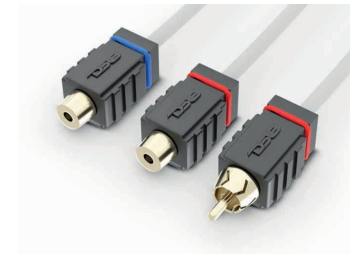

MOFCR-1F2M

RRP 8,20 €

Order no. **59 9148**

MOFCR-2F1M

RRP 8,20 €

Order no. **59 9149**

IP code Description

IP65	- Dust-tight (complete protection against the ingress of dust). - Protection against water jets from a nozzle (from any angle).
IP55	- Dust-protected (no ingress of dust in damaging quantities). - Protection against water jets from a nozzle (from any angle).
IPX5	- Protection against water jets from a nozzle (from any angle).
IP35	- Protection against foreign bodies with a diameter greater than 2.5 mm. - Protection against water jets from a nozzle (from any angle).
IP67	- Dust-tight (complete protection against the ingress of dust). - Protection against temporary immersion in water (up to 1 metre deep and for a maximum of 30 minutes).

For further electronic products (e.g. fuses, cables and plugs) see catalogue A2022/23 or visit our homepage www.allroundmarin.at

VK = incl. 20% VAT.